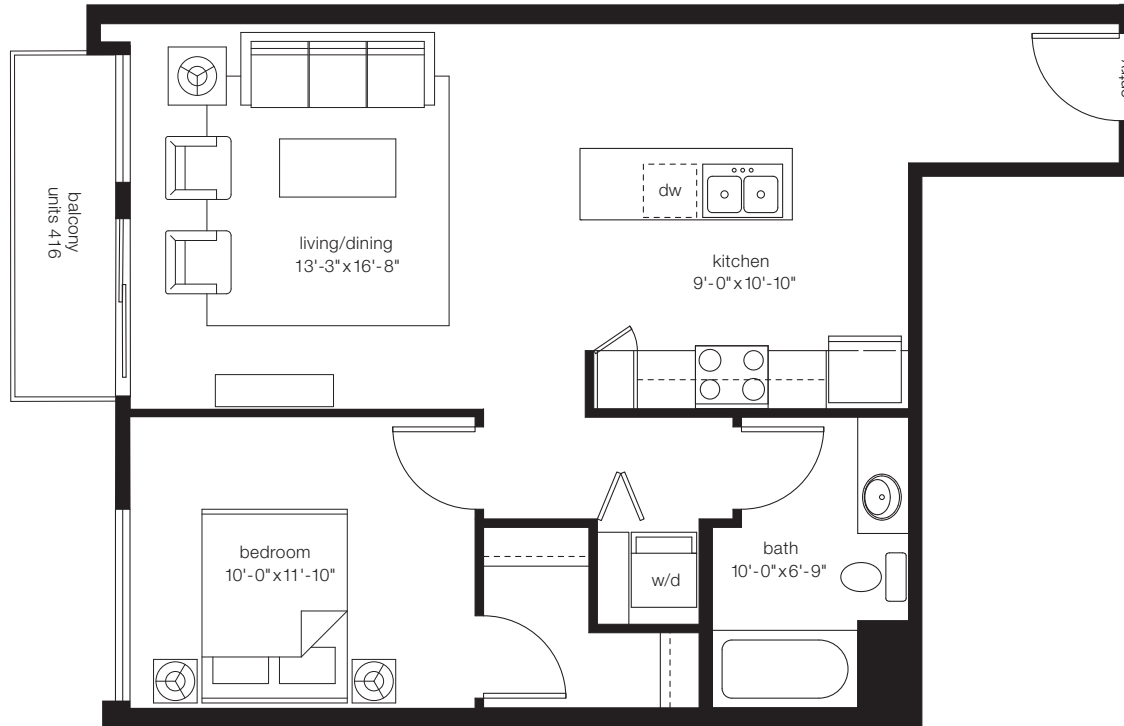

harvard 2a

harvard series

1 bedroom / 1 bath flat. approx. 641-646 sf

broadway
floor 2: 216
floor 3: 316
floor 4: 416*

* balcony

530 broadway east, seattle, wa 98102
p (206) 262-9416 w brixcondos.com