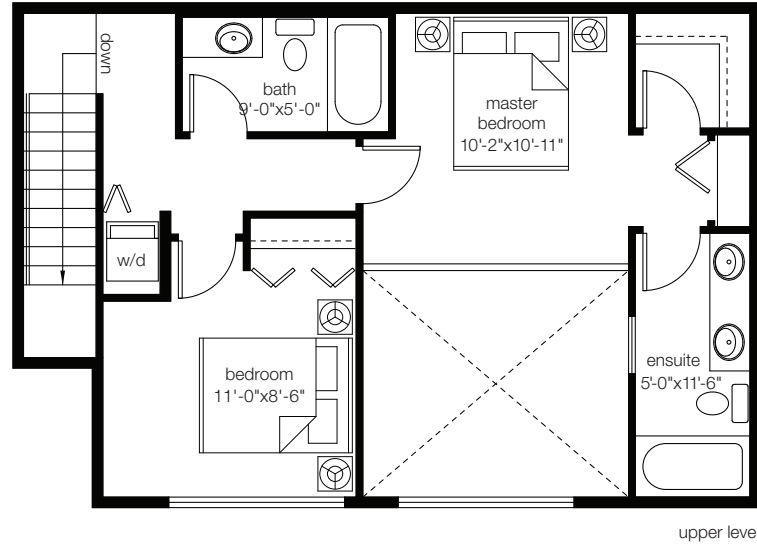

roanoke 2b

roanoke series

2 bedroom / 2.5 bath, 2 story townhome. approx. 977 sf

tenth avenue e
floor 1: 138

530 broadway east, seattle, wa 98102
p (206) 262-9416 w brixcondos.com