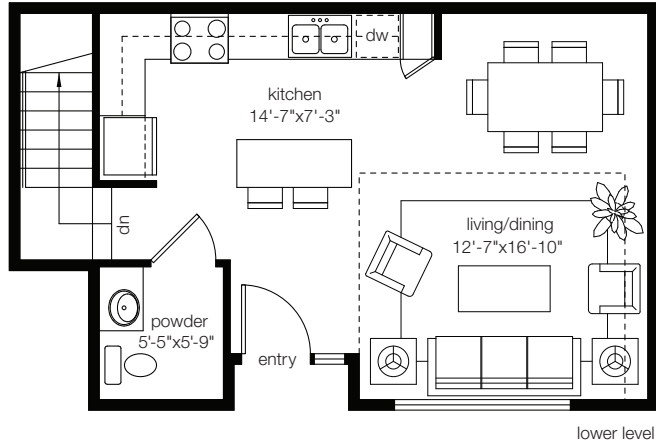

roanoke 2b

roanoke series

2 bedroom / 2.5 bath, 2 story townhome. approx. 977 sf

tenth avenue e
floor 1: 138

530 broadway east, seattle, wa 98102
p (206) 262-9416 w brixcondos.com