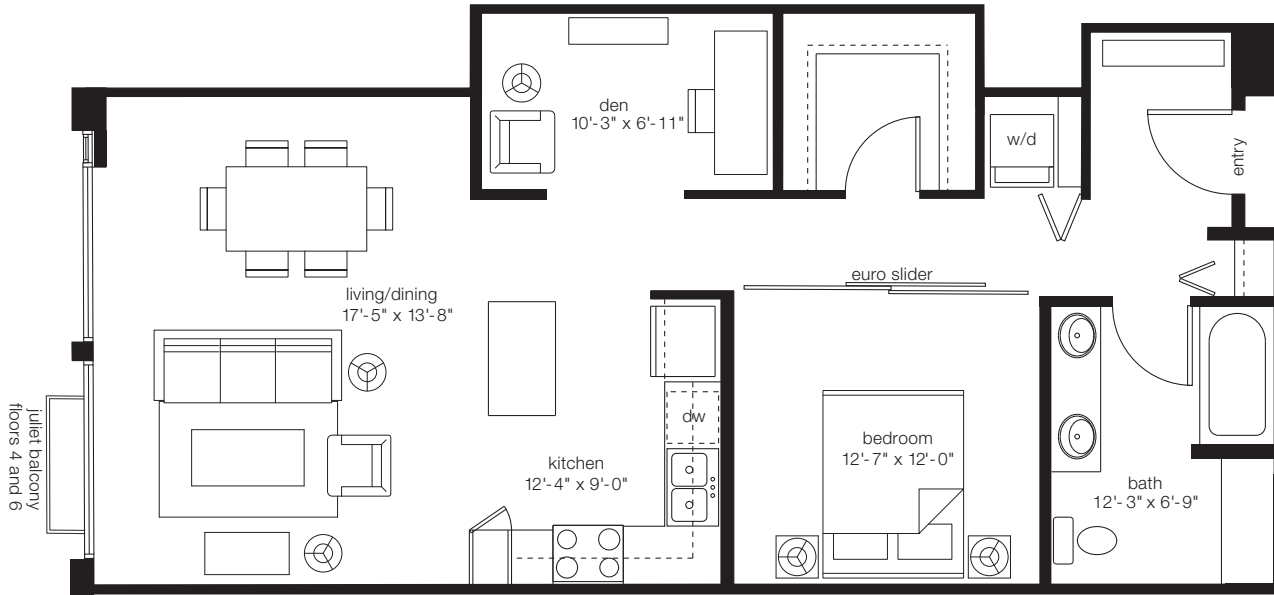

belmont 3

belmont series

open 1 bedroom / 1 bath + den. approx. 778-789 sf

broadway

- floor 2: 207
- floor 3: 307
- floor 4: 405
- floor 6: 602

530 broadway east, seattle, wa 98102
p (206) 262-9416 w brixcondos.com