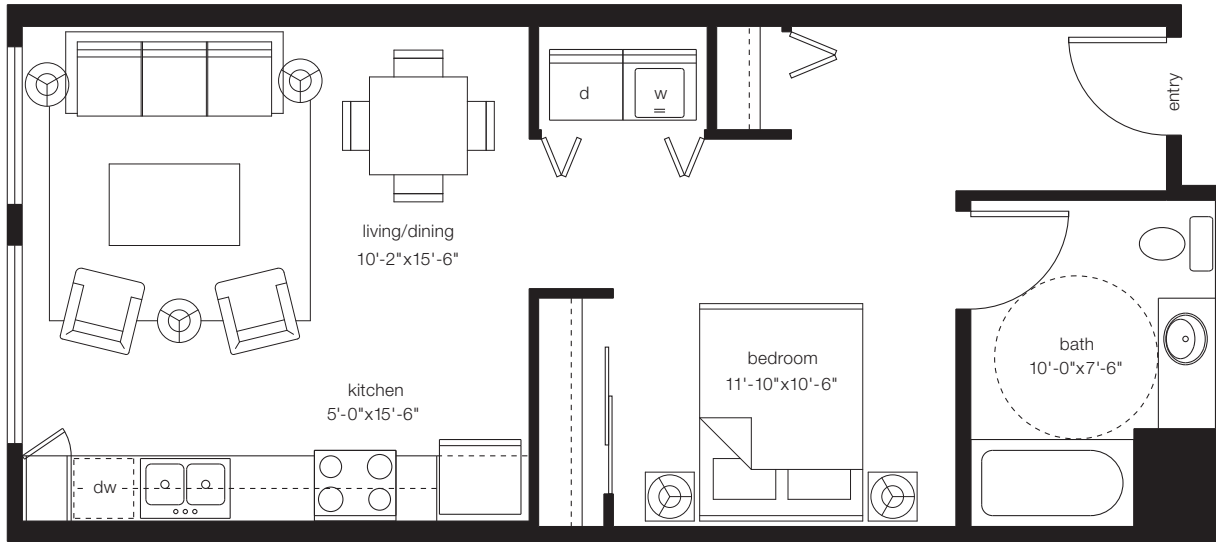

belmont 1a option b (accessible)

belmont series open 1 bedroom / 1 bath. approx. 541 sf

broadway
floor 2: 215

530 broadway east, seattle, wa 98102
p (206) 262-9416 w brixcondos.com