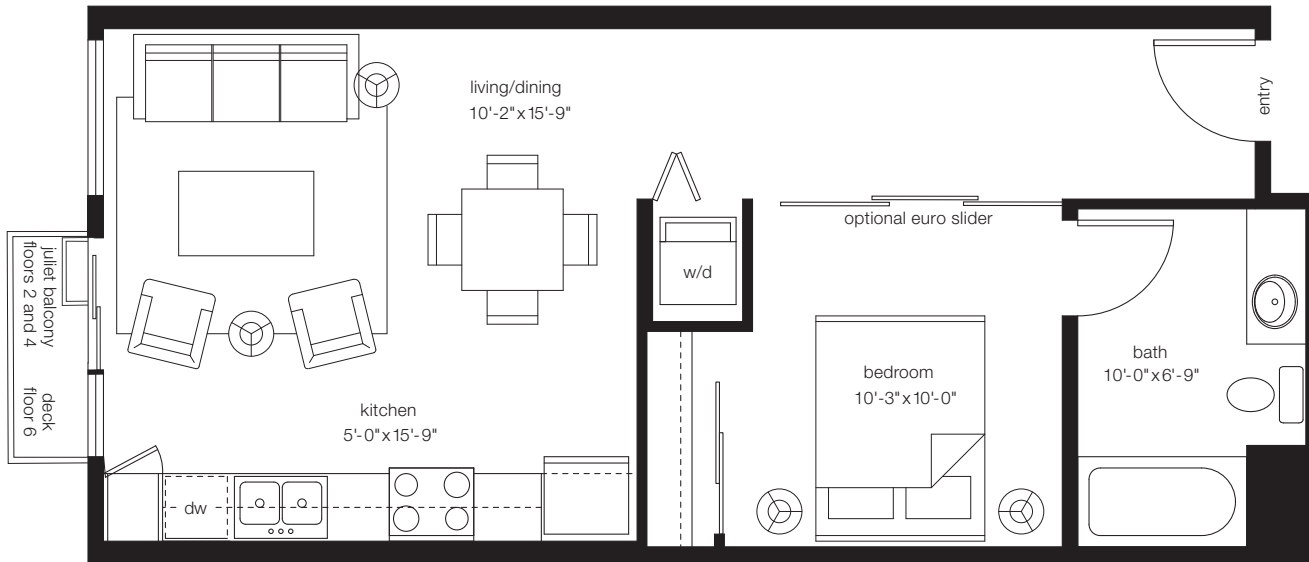

belmont 1a option a

belmont series open 1 bedroom / 1 bath. approx. 521-547 sf

broadway

- floor 2: 212, 213, 214,
- floor 3: 312, 313, 314, 315
- floor 4: 412, 413
- floor 5: 511, 512, 513, 514
- floor 6: 612, 613, 614

530 broadway east, seattle, wa 98102
p (206) 262-9416 w brixcondos.com